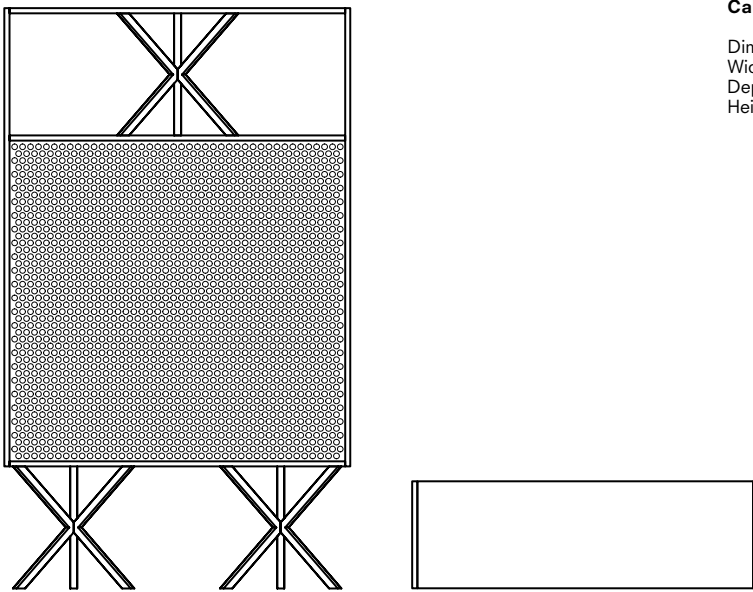

- White

Glass shelves

- Clear

Linen curtain

- White

NEB Lampholder wall/ceiling

Dimensions (mm)
Diameter 50
Length 110

Lampholder in brass