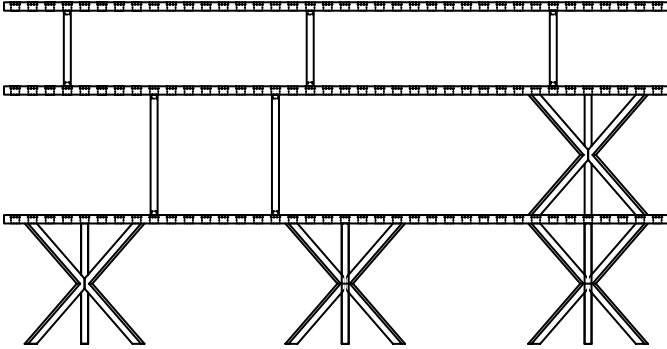

info@noearlybirds.se
www.noearlybirds.se

Per Söderberg™

No Early Birds Collection

Product overview 2011

NEB Shelving system 01

Shelves (3 pieces)
Length 2370 mm
Depth 400 mm
Support 1 (3 pieces)
Height 270 mm
Support 2 (2 pieces)
Height 400 mm
Cross-legs (4 pieces)
Height 400 mm