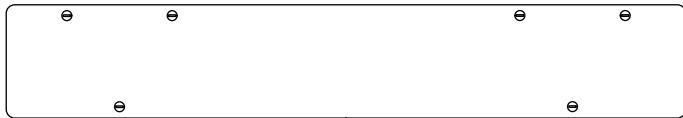

NEB Bench

Dimensions (mm)
Length 1800/2400
Depth 400
Height 430

Cross-legs in powder coated metal

- White
- Black
- Green
- Grey

Dishes in powder coated metal or brass

- White
- Black
- Green
- Grey
- Brass

Top in plywood with different finishes

- Natural with low-sheen finish
- White stained with low-sheen finish
- Black stained with low-sheen finish

NEB Rectangular table

Dimensions (mm)
Length 1800/2400
Depth 800/1000
Height 730